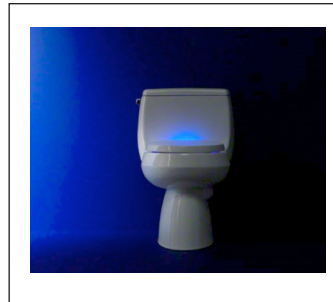

RISE AT LOHI FINISHES

SELECT MASTER BATH FINISHES

- » Moxie shower head with wireless speaker system; bluetooth enabled
- » Contemporary square rain shower head
- » Loure collection faucets
- » Elongated toilet with dual LED lighting
- » Underscore collection vibracoustic bath with 3-D surround-sound and touch-screen interface